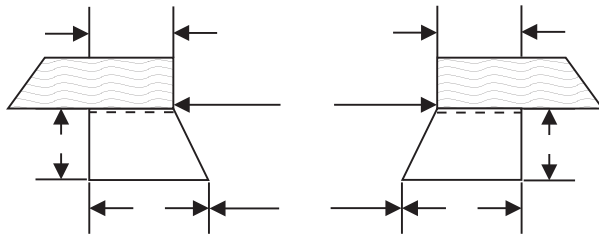

FRONT VIEW (opening)

SIDE VIEW

PROTECTIVE FLAPS

TAPERED PADS
TOP

BOTTOM

SQUARE PADS

WEDGE PADS

R.D. ENTERPRISES INC.
MODEL R-600 (adjustable curtain)