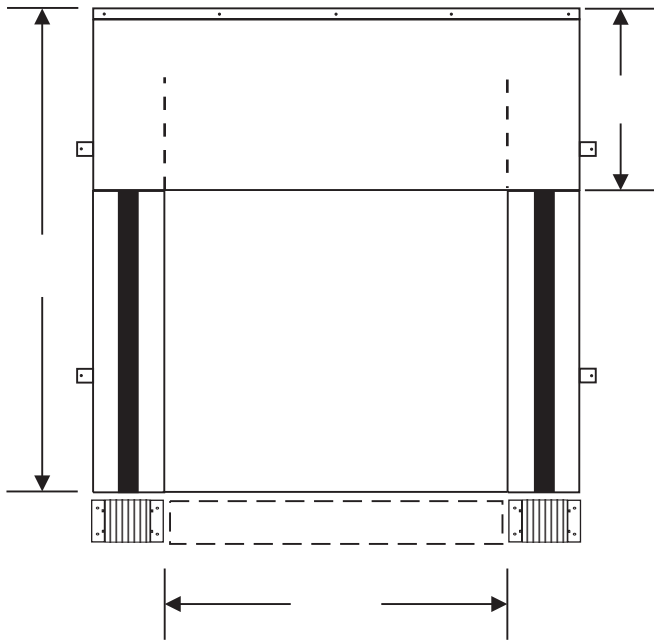

FRONT VIEW (opening)

SIDE VIEW

PROTECTIVE FLAPS

TAPERED PADS
TOP

BOTTOM

SQUARE PADS

WEDGE PADS

R.D. ENTERPRISES INC.
MODEL R-600 (adjustable curtain)