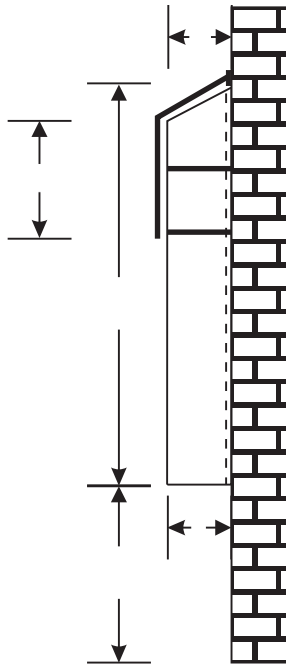

FRONT VIEW (opening)

SIDE VIEW

PROTECTIVE FLAPS

TAPERED PADS
TOP

BOTTOM

SQUARE PADS

WEDGE PADS

R.D. ENTERPRISES INC.
MODEL R-600 (adjustable curtain)

OPTIONS

Extra header drop curtain: _____"

Protective flaps
fabric: _____

Double layer on impact area
fabric: _____

Full header foam pad

MAXIMUM COMPRESSION
3" TO 4"