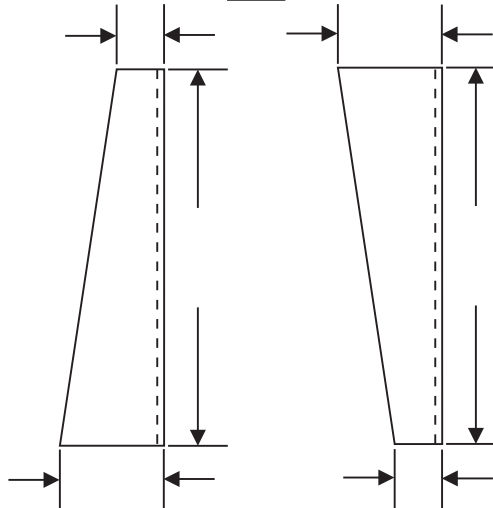

FRONT VIEW (opening)

SIDE VIEW

PROTECTIVE FLAPS

TAPERED PADS
TOP

BOTTOM

SQUARE PADS

WEDGE PADS

R.D. ENTERPRISES INC.
MODEL R-600 (adjustable curtain)